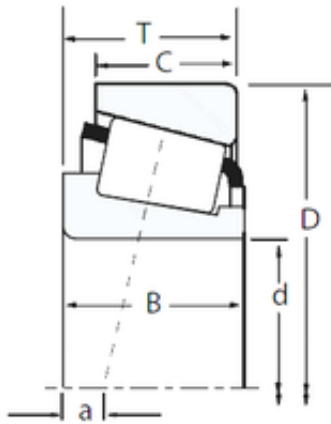

## China abec 11 Bearings Supplier

timken tapered roller bearing 32212  
60x110x29.75mm tapered roller bearings

Bearing No. 32212

Size	60x110x29.75 mm
Bore Diameter	60 mm
Outer Diameter	110 mm
Width	29,75 mm
d	60 mm
D	110 mm
T	29,75 mm
B	28 mm
C	24 mm
R	2 mm
r	1,5 mm
Weight	1,14 Kg
Dynamic load rating radial (C)	137 kN
Calculation factor (e)	0,4

32212 Bearing 2D drawings and 3D CAD models