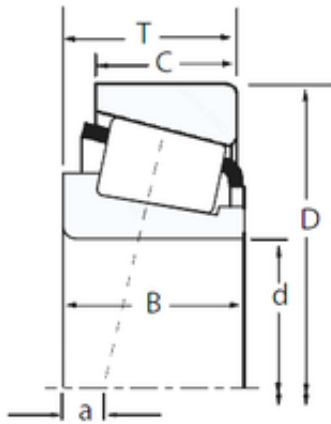

China abec 11 Bearings Supplier

Small TIMKEN bearings for sale TIMKEN taper roller bearing 33022

Bearing No. 33022

| | |
|--------------------------------|---------------|
| Size | 110x170x47 mm |
| Bore Diameter | 110 mm |
| Outer Diameter | 170 mm |
| Width | 47 mm |
| d | 110 mm |
| D | 170 mm |
| T | 47 mm |
| B | 47 mm |
| C | 37 mm |
| R | 2,5 mm |
| r | 2 mm |
| Weight | 3,81 Kg |
| Dynamic load rating radial (C) | 341 kN |
| Calculation factor (e) | 0,29 |

33022 Bearing 2D drawings and 3D CAD models