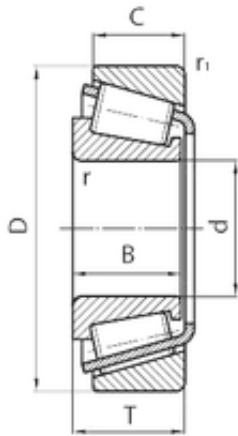

China abec 11 Bearings Supplier

good price timken taper roller bearing
KJLM104948/NP658549

Bearing No. KJLM104948/NP658549

Size	50x82x24.5 mm
Bore Diameter	50 mm
Outer Diameter	82 mm
Width	24,5 mm
d	50 mm
D	82 mm
T	24,5 mm
B	21,5 mm
C	20 mm

KJLM104948/NP658549 Bearing 2D drawings and 3D CAD models