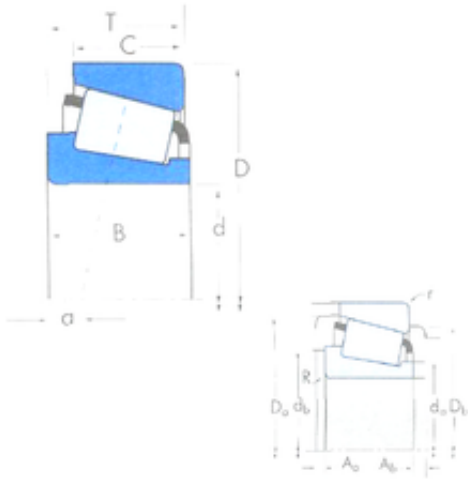

China abec 11 Bearings Supplier

wholesale price TIMKEN 47686/47620 inch
taper roller bearing in stock
82.55*133.35*33.338mm

Bearing No. 47686/47620

47686/47620 Bearing 2D drawings and 3D CAD models

Size	82.55x133.35x33.338 mm
Bore Diameter	82,55 mm
Outer Diameter	133,35 mm
Width	33,338 mm
d	82,55 mm
D	133,35 mm
T	33,338 mm
B	33,338 mm
C	26,195 mm
R	3,6 mm
r	3,3 mm
a -	4,3 mm
Da	128 mm
db	97 mm
da	90 mm
Db	119 mm
Aa	2,3 mm
Ab	2,4 mm
Weight	1,7 Kg
Basic static load rating (C0)	262 kN
Factor (G1)	119,4
Factor (G2)	29,2
Factor (Cg)	0,036
Factor (K)	1,44
Basic dynamic load rating	43,4